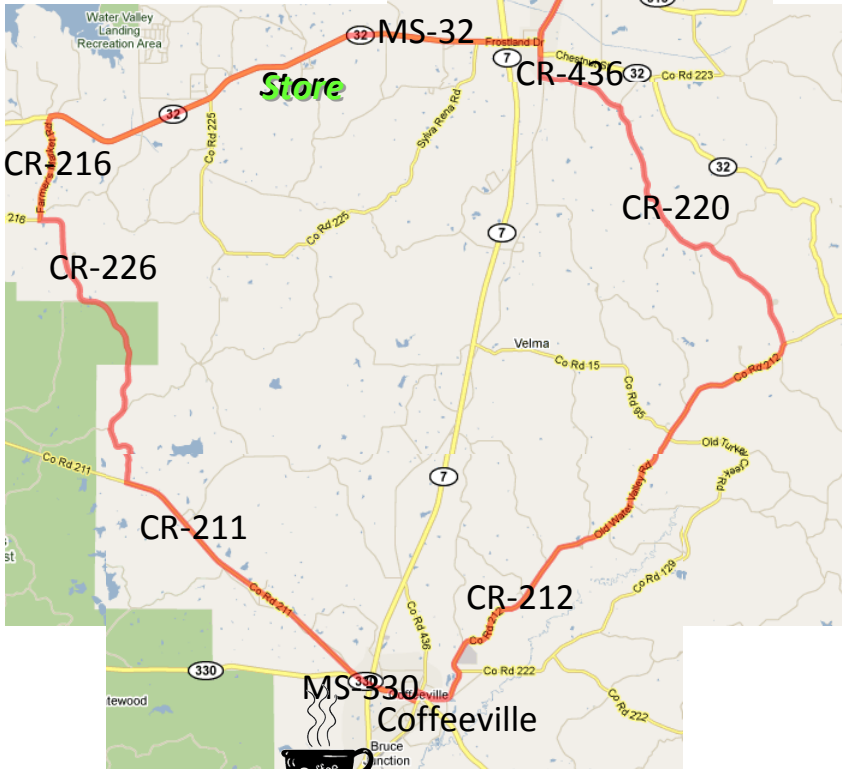

JAVA

JAUNT

High Point Coffee

CR-303/Old Taylor Rd

MS-733/CR-3065

MS-328

CR-387

CR-217

Store

Main St

Store

CR-216

CR-226

CR-211

CR-212

CR-220

MS-330

Coffeeville

- 0.0 Start at High Point Coffee
- 0.7 South on Lamar Blvd
- 0.7 R on Old Taylor Rd
- 1.5 L on CR-303
- 8.9 L at stop sign in Taylor
- 8.9 R on MS-733/CR-3065
- 9.8 R on MS-328
- 13.6 L on CR-387
- 16.4 Turns into CR-217
- 17.8 Cross MS-7 to Main St
- 20.8 R on MS-32
- 26.2 **Store** at Sylvan Rena Grocery & Bait
- 29.4 L on CR-216
- 31.2 L on CR-226
- 36.7 L on CR-211
- 41.6 Turns into MS-330
- 42.7 L on Oklahoma St
- 42.9 R on Kennedy St, turns into CR-212
- 52.2 L on CR-220
- 58.7 R on CR-436/Main St
- 60.6 **Store** at Sprint Mart
- 61.1 Veer L on CR-217
- 63.8 Turns into CR-387
- 66.5 R on MS-328
- 70.3 L on MS-733/CR-3065
- 71.2 L at CR-338
- 71.2 R on CR-303
- 78.6 R on Old Taylor Rd
- 79.4 L on Lamar Blvd
- 80.2 End at High Point Coffee