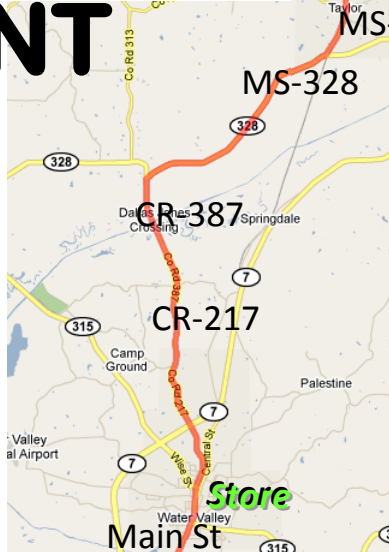

JAVA

JAUNT

High Point Coffee

CR-303/Old Taylor Rd

MS-733/CR-3065

MS-328

CR-387

CR-217

Store

Main St

Store

CR-216

CR-226

CR-211

CR-212

CR-220

MS-330

Coffeeville

- 0.0 Start at High Point Coffee
- 0.7 South on Lamar Blvd
- 0.7 R on Old Taylor Rd
- 1.5 L on CR-303
- 8.9 L at stop sign in Taylor
- 8.9 R on MS-733/CR-3065
- 9.8 R on MS-328
- 13.6 L on CR-387
- 16.4 Turns into CR-217
- 17.8 Cross MS-7 to Main St
- 20.8 R on MS-32
- 26.2 **Store** at Sylvan Rena Grocery & Bait
- 29.4 L on CR-216
- 31.2 L on CR-226
- 36.7 L on CR-211
- 41.6 Turns into MS-330
- 42.7 L on Oklahoma St
- 42.9 R on Kennedy St, turns into CR-212
- 52.2 L on CR-220
- 58.7 R on CR-436/Main St
- 60.6 **Store** at Sprint Mart
- 61.1 Veer L on CR-217
- 63.8 Turns into CR-387
- 66.5 R on MS-328
- 70.3 L on MS-733/CR-3065
- 71.2 L at CR-338
- 71.2 R on CR-303
- 78.6 R on Old Taylor Rd
- 79.4 L on Lamar Blvd
- 80.2 End at High Point Coffee