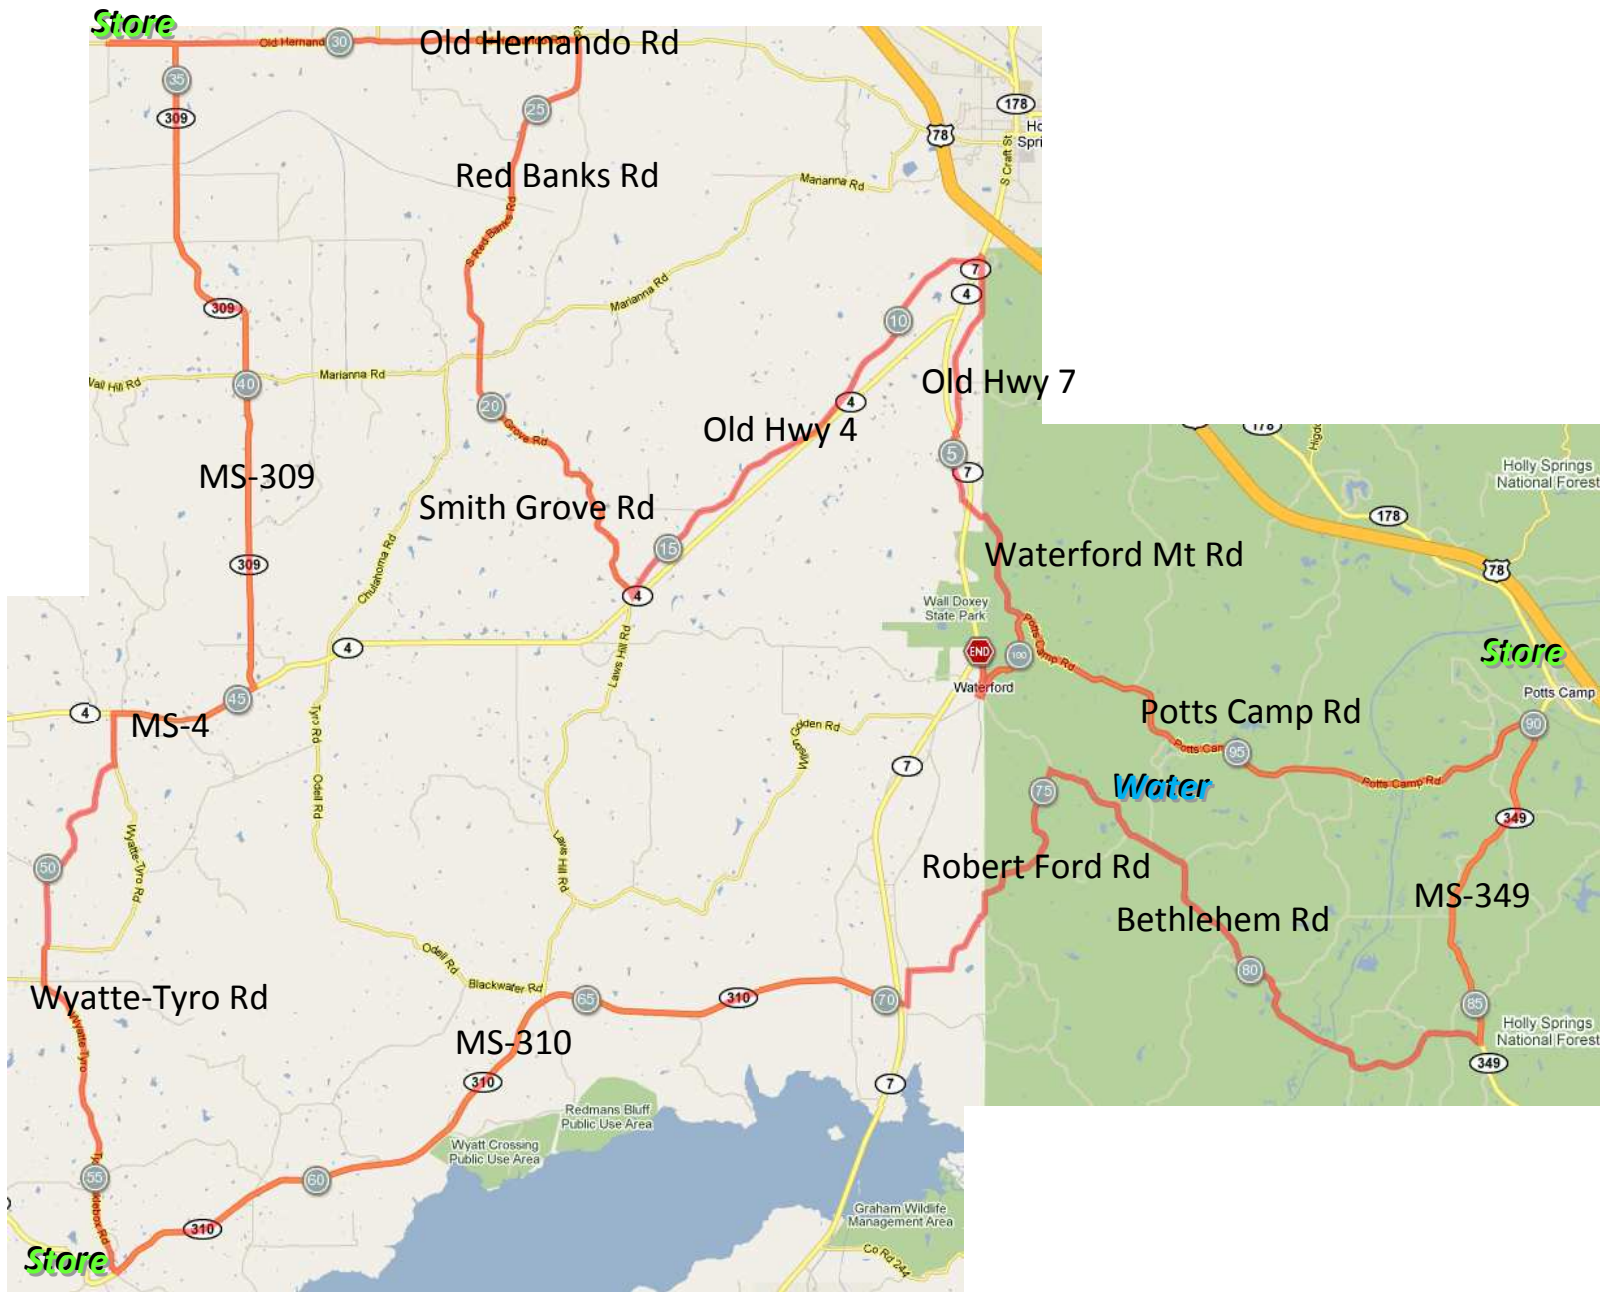

WATERFORD CENTURY

0.0	Start at Waterford Express (on MS-7)	8.3	L on MS-7	56.4	L on MS-310
0.6	L on Potts Camp Rd	8.3	R on Old Hwy 4	70.2	Cross to connector road
0.7	L on Potts Camp Rd	15.9	R on Smith Grove Rd	70.3	L on Old Hwy 7
2.2	L on Waterford Mt Rd	20.8	Cross to Red Banks Rd	70.8	R on Robert Ford Rd
4.2	Cross to Waterford Mt Rd	26.4	L on Old Hernando Rd	75.3	R on Bethlehem Rd
4.4	R on Old Hwy 7	32.5	Straight on MS-309	76.6	Water at Spring Hill Baptist Church
5.4	L on MS-7	33.5	Store at Eagle Mart	84.6	L on MS-349
5.5	R on Old Hwy 7	34.6	Return on MS-309	89.9	L on Potts Camp Rd
8.0	R on Old Hwy 7	44.8	R on MS-309	100.9	Store at Potts Camp)
		47.0	R on MS-4	101.7	End at Waterford Express
		56.4	L on Wyatt-Tyro Rd		
		56.4	Store at Lakeside Market		